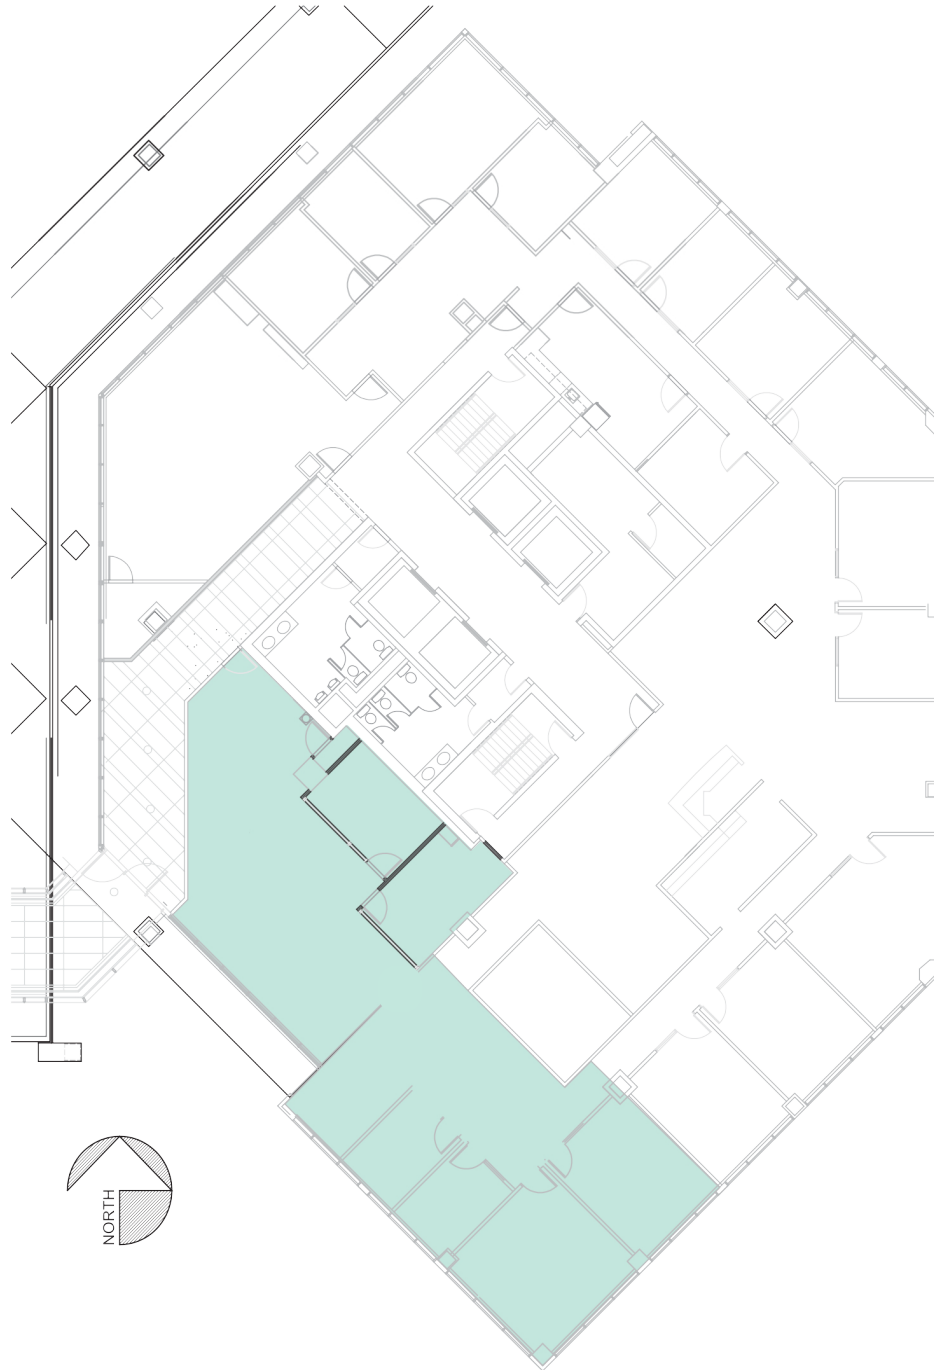

# 1801 HAMILTON

1801 HAMILTON ST. | REGINA, SK

## SUITE 310

3,108

SQUARE FEET

**CHANTAL BLAISDELL**

LEASING MANAGER, HARVARD DEVELOPMENTS

T | 306.777.0641

E | [cblaisdell@harvard.ca](mailto:cblaisdell@harvard.ca)